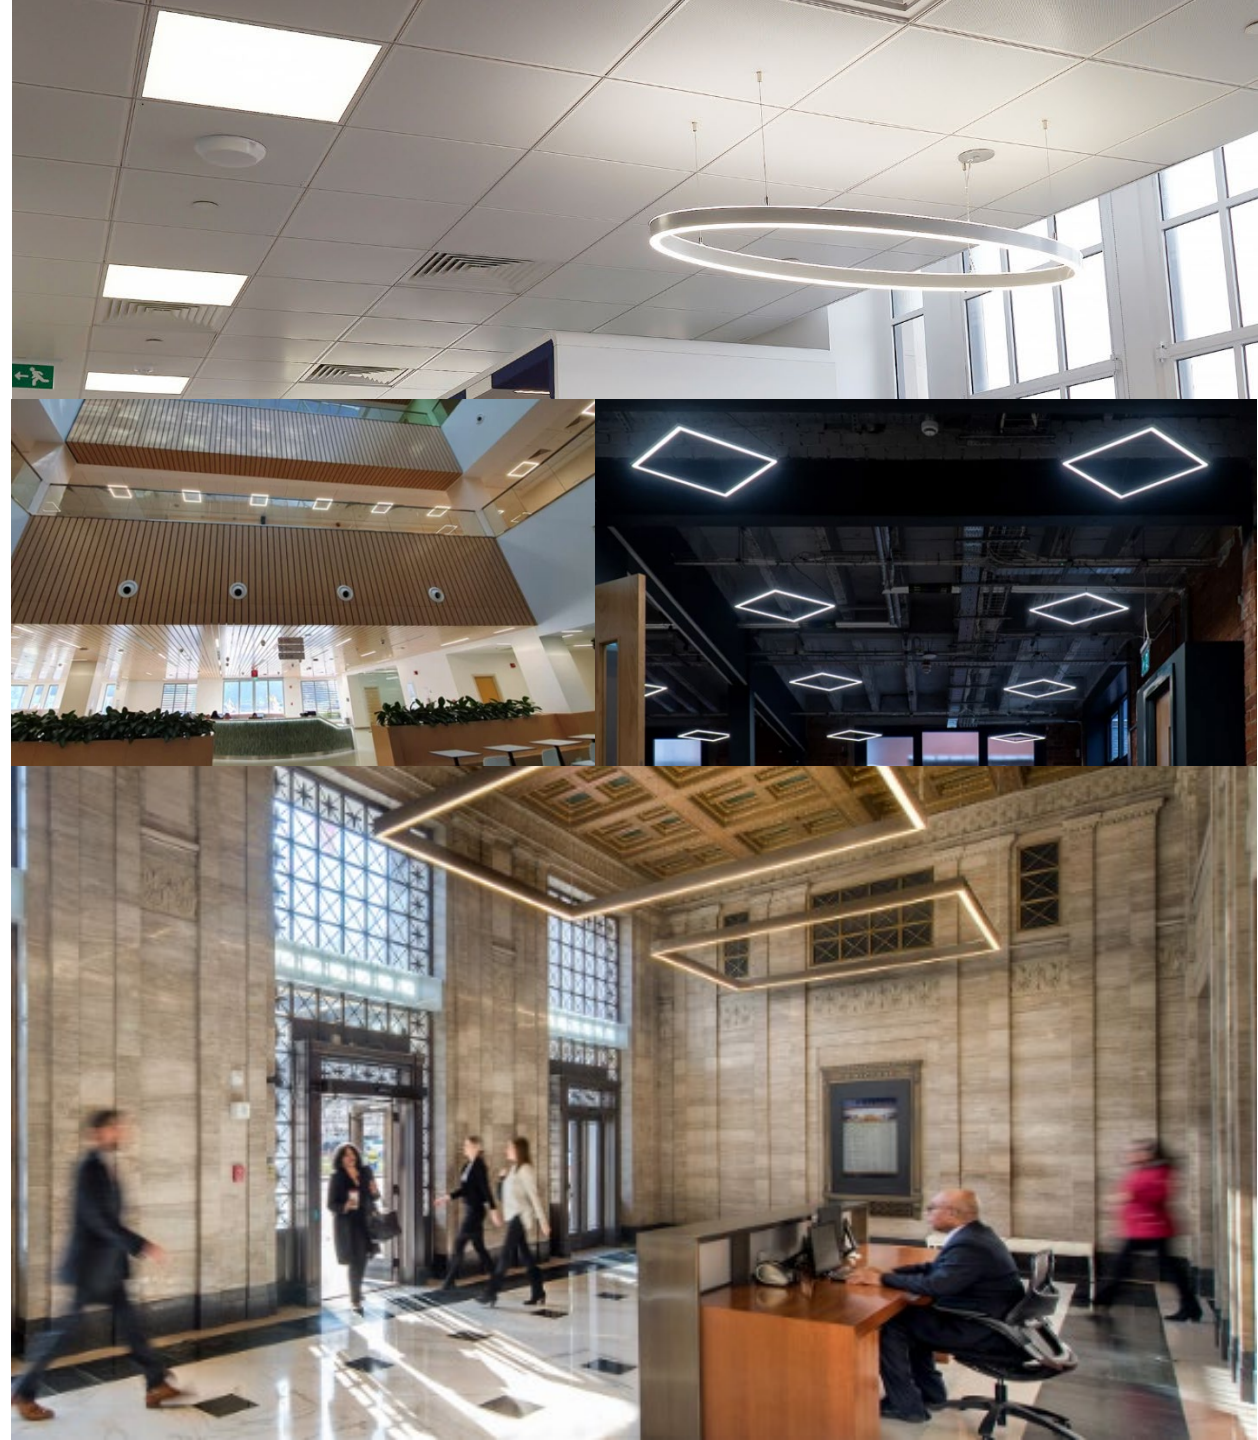

PLATINUM DARKLIGHT

1000 – 2750 Lm variants available, UGR 13-19, 50,000 Hrs Life, IP54, 115lm/w