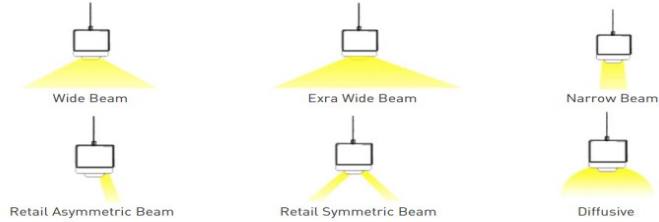

LUCECO

G R O U P

DATA CENTRE LIGHTING

We make light work for you

Data Hall

INDUS PRO

4000 - 8500 Lumen options. IP65/IP54 Variant available, Mounting - suspended, trunking and surface version. 80,000 Hrs Life time. 154Lm/w.