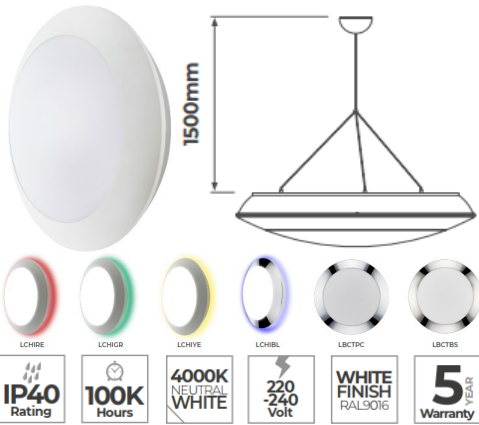

LUXPANEL EXTRA

2000 – 4200 Lumen Options, 70,000 Hours life time, 143 Lm/w

CONTOUR OCTA

3000 – 5000 Lumen options, available in 1200 and 1500mm modules, 125Lm/w

CONTOUR RECESSED

600 – 3600 Lumen options. Continuous homogeneous recessed lighting system with up to 109 Lm/cw

Entrance Lobby

CELESTE

Circular suspended, 1220 – 3290 Lumen options, Available in various bezel finishes

LUXFRAME PANEL

2000 – 2800 Lumen Options, available in standard and dali variants

CONTOUR BLACK

600 – 3600 Lumen options, Continuous light system with connectable modules offered in 600mm, 1200mm, 1500mm & 1800mm and illuminated connectors