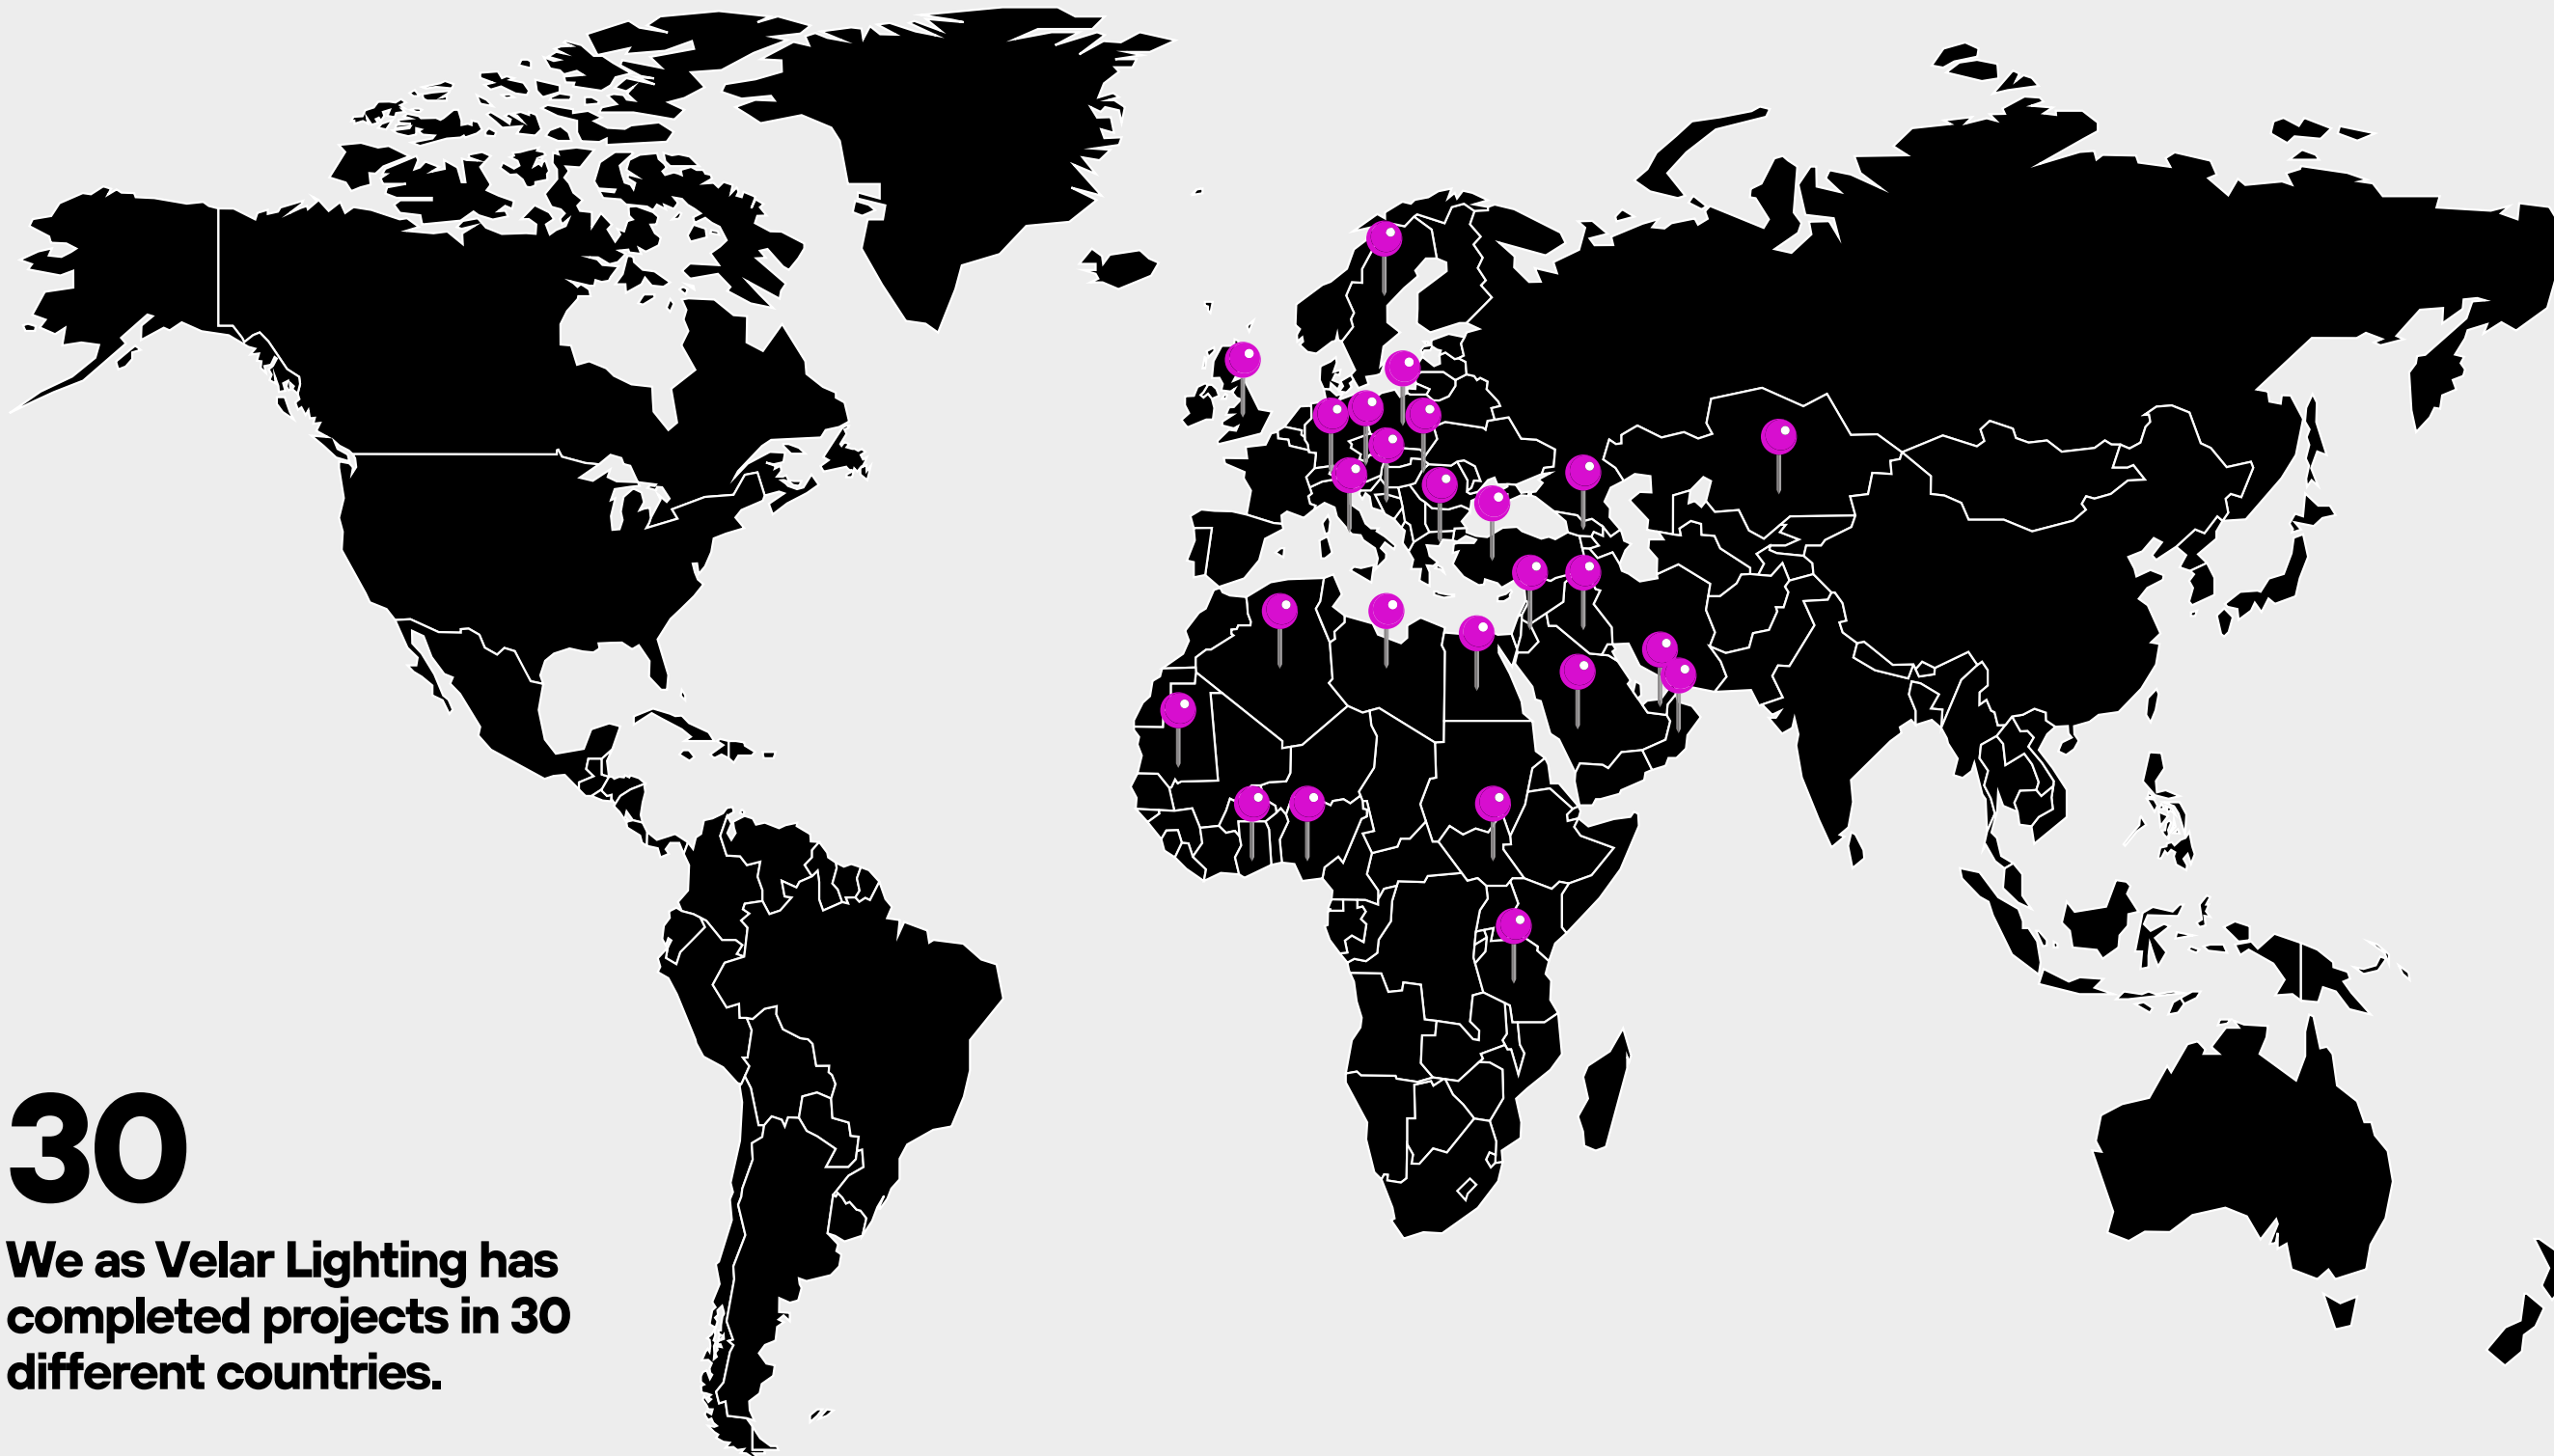

**Agdam - AZERBAIJAN**  
Agdam Conferance Hall Project

# Case Studies

**Sarajevo - BOSNIA**  
Tram Line Renovation Project

**Tbilisi - GEORGIA**  
Rivertown Project

**Manama - BAHRAIN**  
Nawab Extension Project

**Kiruna - SWEDEN**  
Kunskapsstaden Project

**Bneid Al Ghar - KUWAIT**  
Alshaya Clinic

**Tbilisi - GEORGIA**  
American Hospital Project

# Where We Work

**30**

We as Velar Lighting has completed projects in 30 different countries.

- ENGLAND
- LEBANON
- GEORGIA
- IRAQ
- QATAR
- ITALY
- BULGARIA
- U.A.E
- AZERBAIJAN
- KAZAKHSTAN
- BOSNIA
- MACEDONIA
- MONTENEGRO
- ROMANIA
- BAHRAIN
- UZBEKISTAN
- GHANA
- TURKMENISTAN
- SERBIA
- POLAND
- KUWAIT
- OMAN
- EGYPT
- MOROCCO
- GERMANY
- GHANA