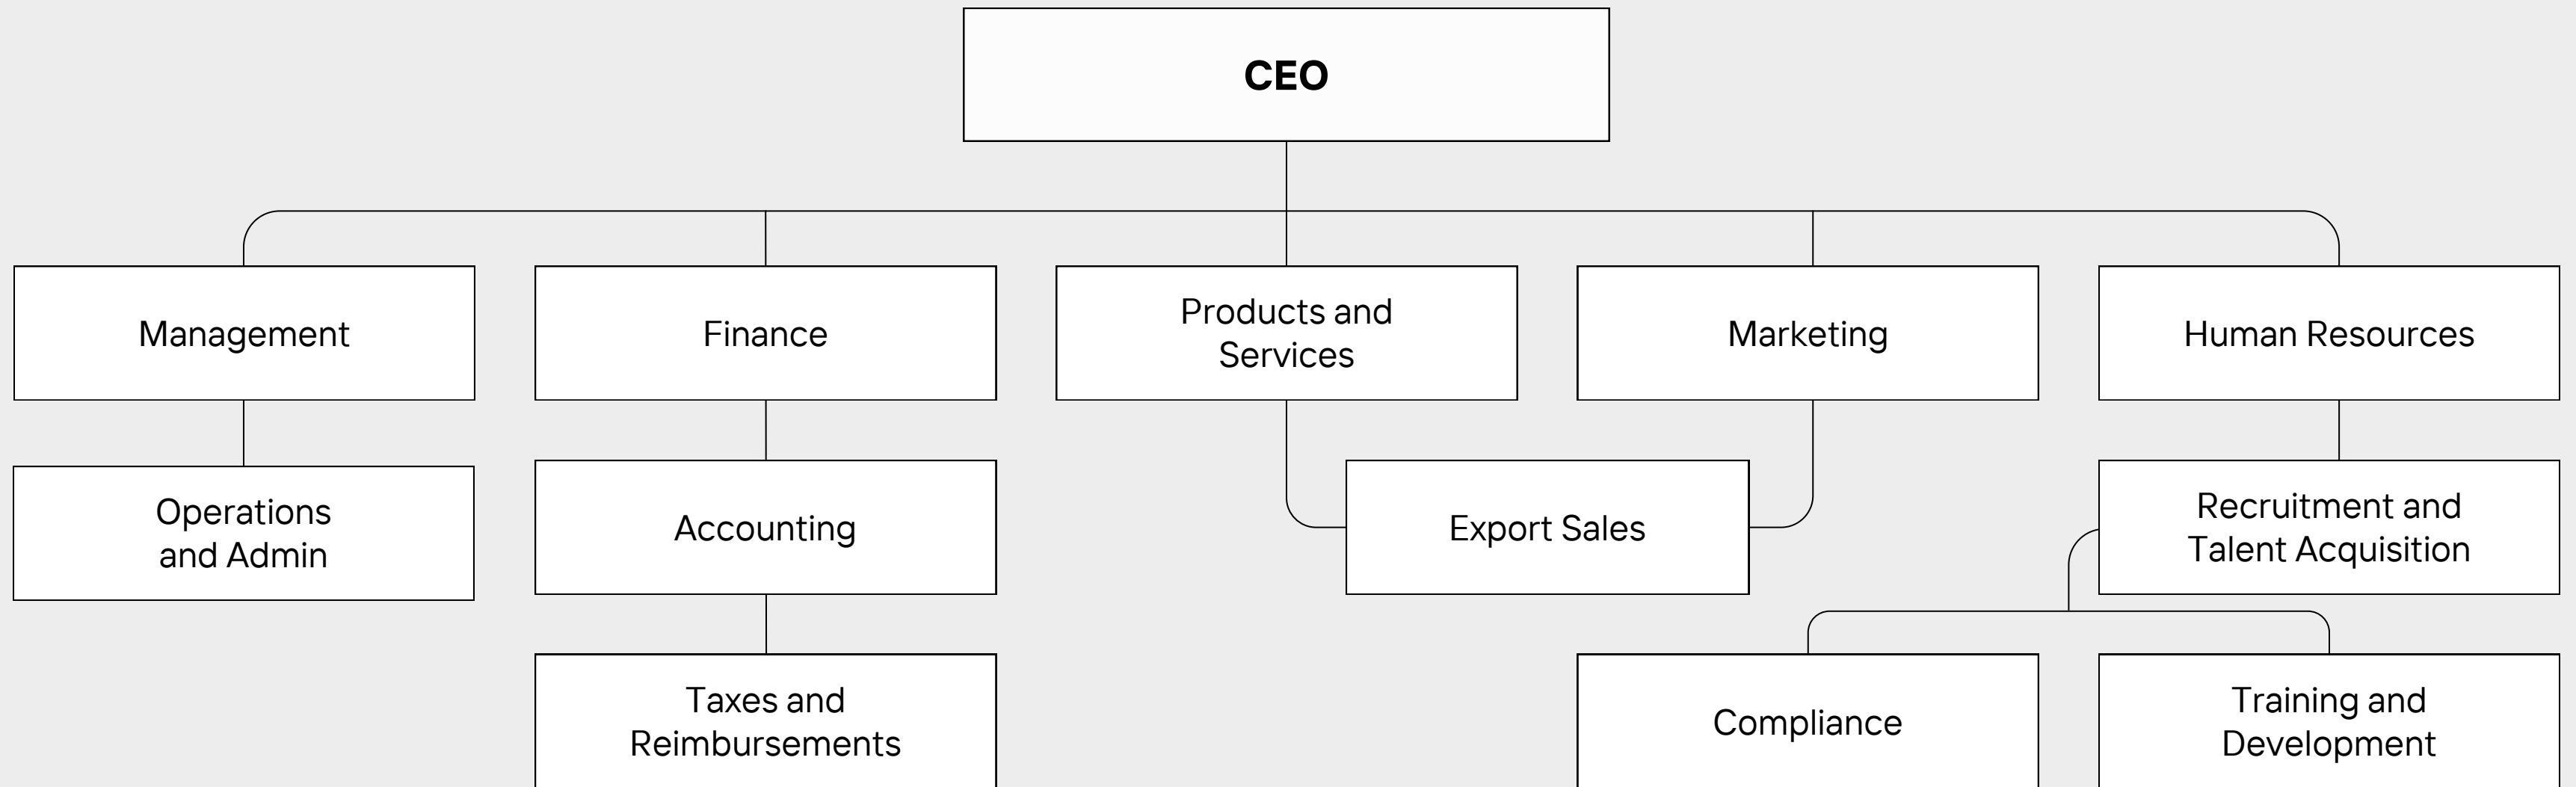

# Introduction

VELAR Lighting is established in combination of over 15 years experience in lighting and international project solutions.

VELAR collaborates closely with lighting designers and wholesalers to bring their visionary concepts to life also perfectly matched lighting solutions for offices, industry, healthcare, education, retail and urban.

# Organization Chart